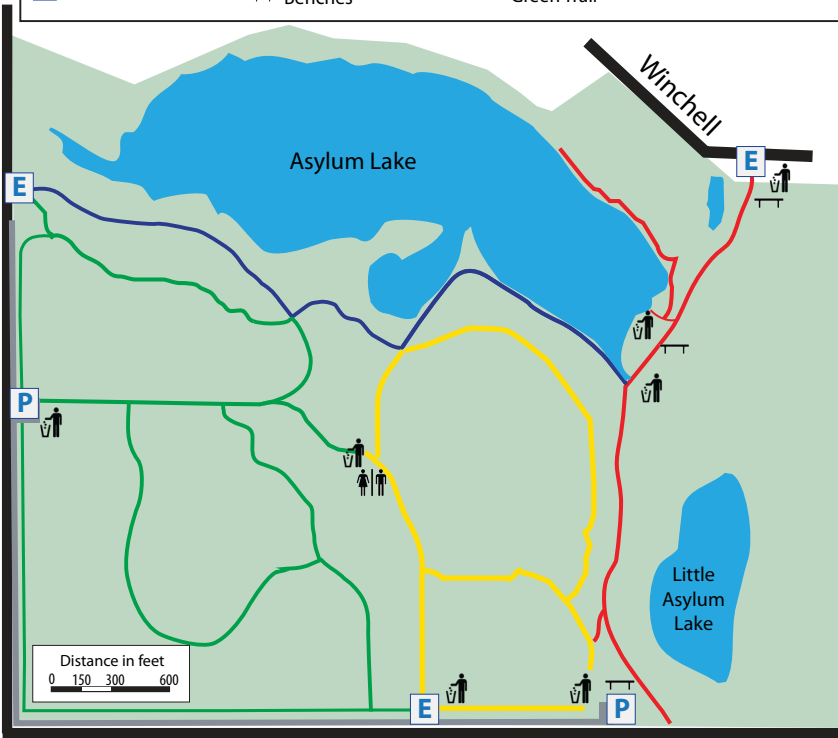

E Pedestrian Entrance

Trash Bin

Blue Trail

Yellow Trail

P Parking Entrance

Restroom (summer only)

Red Trail

Green Trail

Benches

Drake

Distance in feet

0 150 300 600

Parkview Ave